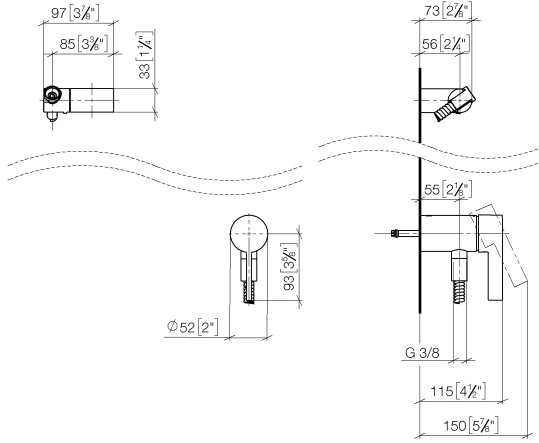

Concealed single-lever mixer with integrated shower connection with hand shower set without hand shower - Brushed Platinum

IMO

36 002 970

- metal shower hose 1750mm with integrated anti-twist protection
- This article does not include a hand shower!**
Intrinsic protection against back flow.

Required miscellaneous

	Concealed wall mounting - •max. recess depth 105 mm •min. recess depth 80 mm	35 050 970 90
--	---	---------------

Required miscellaneous

	Hand shower FlowReduce - Brushed Platinum	28 016 979-06 0010
--	--	-----------------------

36 002 970
mm [inches]

Certificates

Belgaqua_21-025- WRAS_2011027. LGA_29928.
27_1.

36 002 970

Spare parts list

No.	Item Number	Name	Quantity used	Delivery time
1	28 060 970-06	Wall bracket swivel - Brushed Platinum	1	10
2	28 322 970-06	Metal shower hose 1/2" x 3/8" x 1750 mm - Brushed Platinum	1	2
3	36 050 970-06	Concealed single-lever mixer with integrated shower connection - Brushed Platinum	1	10