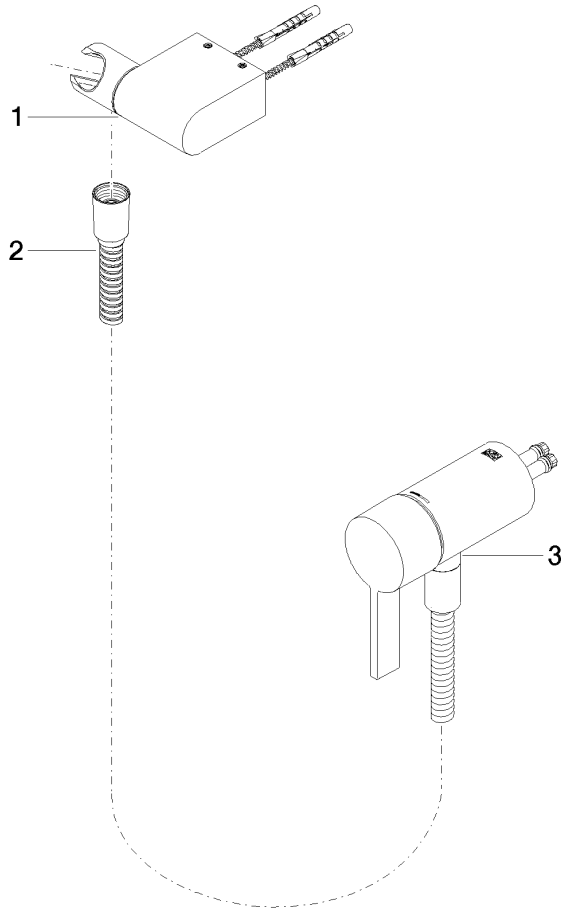

Concealed single-lever mixer with integrated shower connection with hand shower set without hand shower - Brushed Platinum

IMO

36 002 970

- metal shower hose 1750mm with integrated anti-twist protection
- This article does not include a hand shower!**
Intrinsic protection against back flow.

36 002 970
mm [inches]

Certificates

Belgaqua_21-025- WRAS_2011027. LGA_29928.
27_1.

36 002 970

Spare parts list

No.	Item Number	Name	Quantity used	Delivery time
1	28 060 970-06	Wall bracket swivel - Brushed Platinum	1	10
2	28 322 970-06	Metal shower hose 1/2" x 3/8" x 1750 mm - Brushed Platinum	1	2
3	36 050 970-06	Concealed single-lever mixer with integrated shower connection - Brushed Platinum	1	10